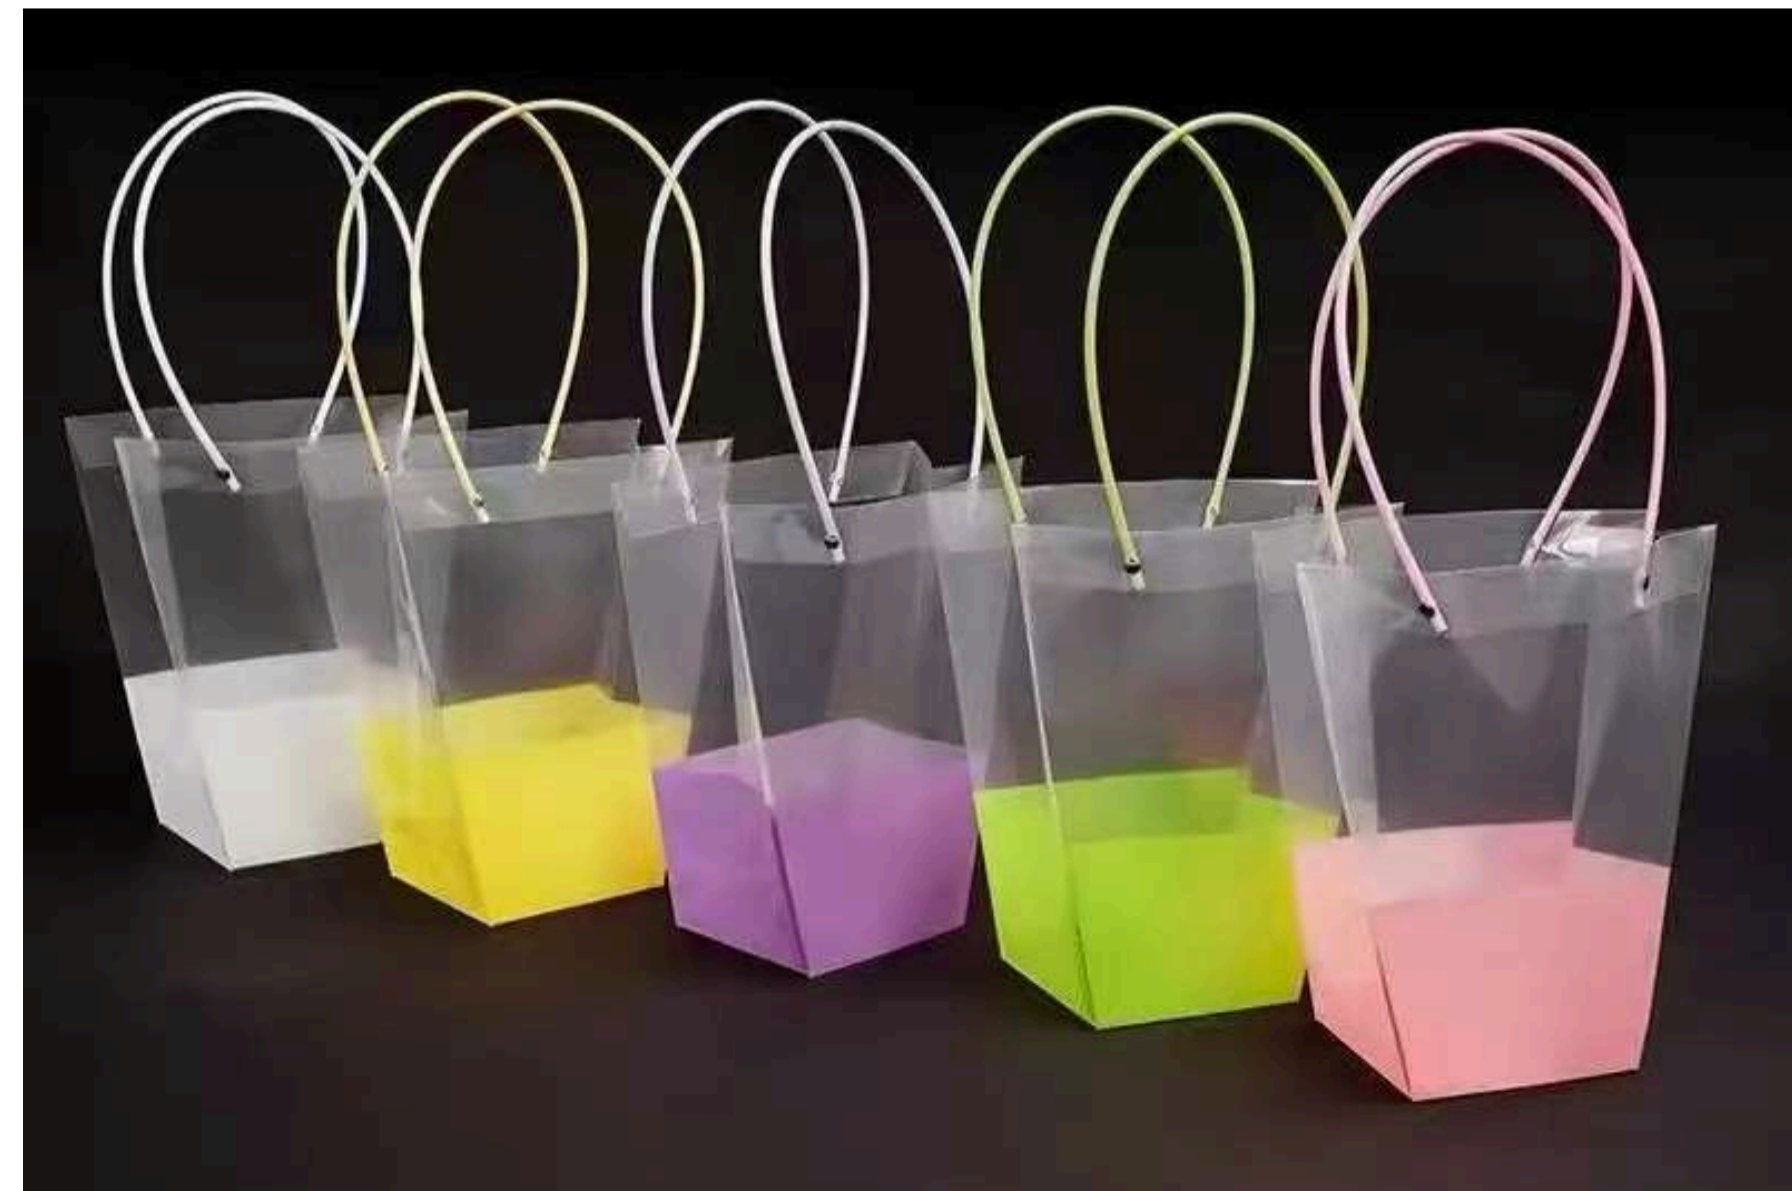

Green, Pink

SIZE:

17.5/10\*10/10\*20CM

24/11\*12/11\*26CM

**透明圆点花袋**  
**Dots PP Bags**

SIZE:

17\*16\*16CM

16/8\*8/8\*16CM